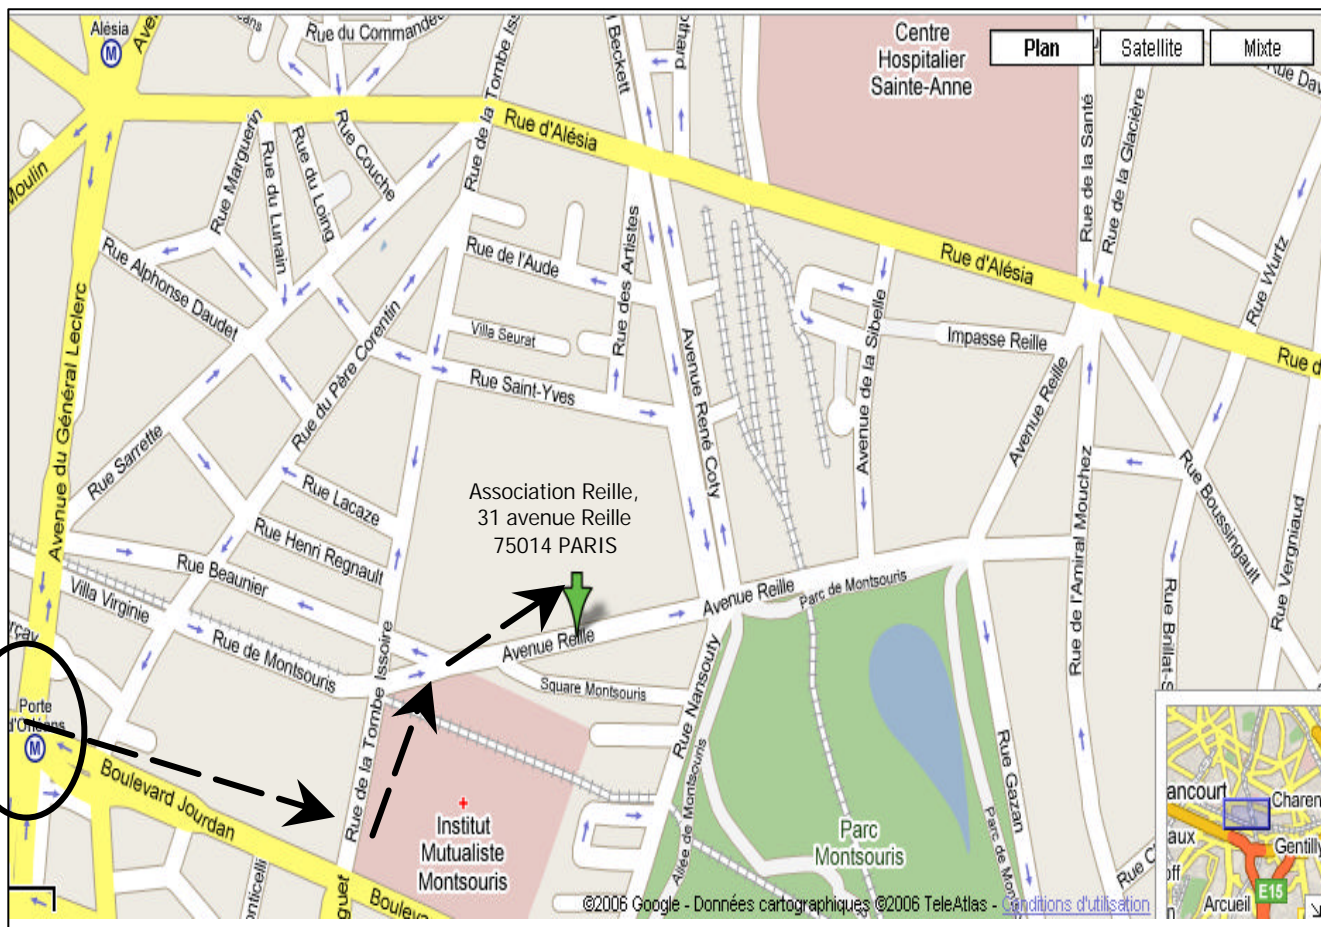

# How to Reach Us ?

**From**  
🚆🚆 **Gare du Nord** 🚆🚆

Take the line number 4  
Direction : Porte d'Orléans  
Go down to Porte d'Orléans's Station

**From**  
✈️✈️ **Roissy's CDG Airport** ✈️✈️

Take the RER B  
Direction : Robinson Or Saint Rémy lès  
Chevreuse (both are good)  
Change at Chatelet's Station  
Take the line number 4  
Direction : Porte d'Orléans  
Go down to Porte d'Orléans's Station